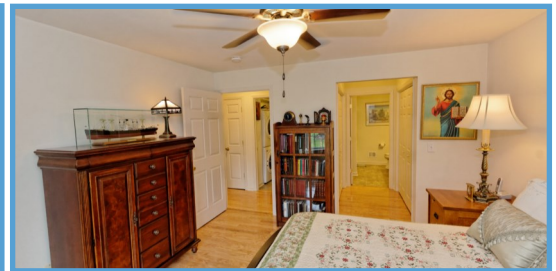

**FOR
SALE**

2 GOVERNOR CIRCLE

THE RESERVE AT WHITEHALL POINTE

ALBANY, NY

PROPERTY

FEATURES

Located at the corner of Whitehall Road and New Scotland Avenue, 2 Governor Circle is an immaculate end-unit condominium. Enjoy spacious two-bedroom, two-bathroom single-level living in a super convenient location. This property is priced to sell and a must see!

- Stunning Hardwood Floors & Crown Molding
- Beautiful Natural Gas Fireplace
- Stainless Steel Appliances
- Central Air & Natural Gas Heat
- Exterior Patio & In-ground Sprinkler System
- Condominium is only 1 year old!

Total SF: 1,234 SF
Bedrooms: 2
Bathrooms: 2 Full
Condition: Superior
Water: Public
Sewer: Public
MLS #: 201513211

**FOR MORE
INFORMATION
PLEASE
CONTACT**

THOMAS A. MILLER
Licensed Real Estate Salesperson
(518) 495-1000 mobile
(518) 462-7491 office
Tommy@CarrowRealEstate.com

AVAILABLE FOR SALE
$225,900

Adding Value Through Professional Real Estate Services

the information herein has not been verified, and is provided without warranty unless otherwise guaranteed in writing. readers are advised to investigate and verify same prior to entering into a transaction.