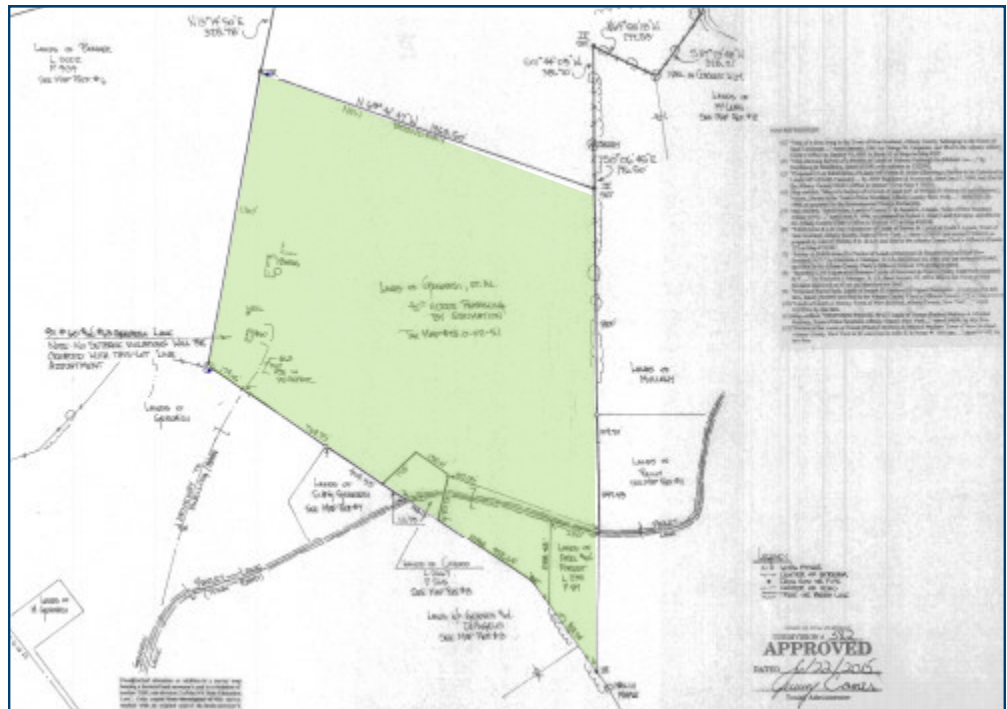

**FOR
SALE**

GENOVISI LANE

SLINGERLANDS, NY

SITE

**PROPERTY
INFORMATION**

40 Acre Site.

Voorheesville School District.

Development Opportunity.

Residential Zoning.

5 miles from retail amenities including Crossgates Mall and Stuyvesant Plaza

Close proximity to the John Thatcher State Park many local golf courses.

Minutes from Western Avenue, Interstate 87 and Interstate 90.