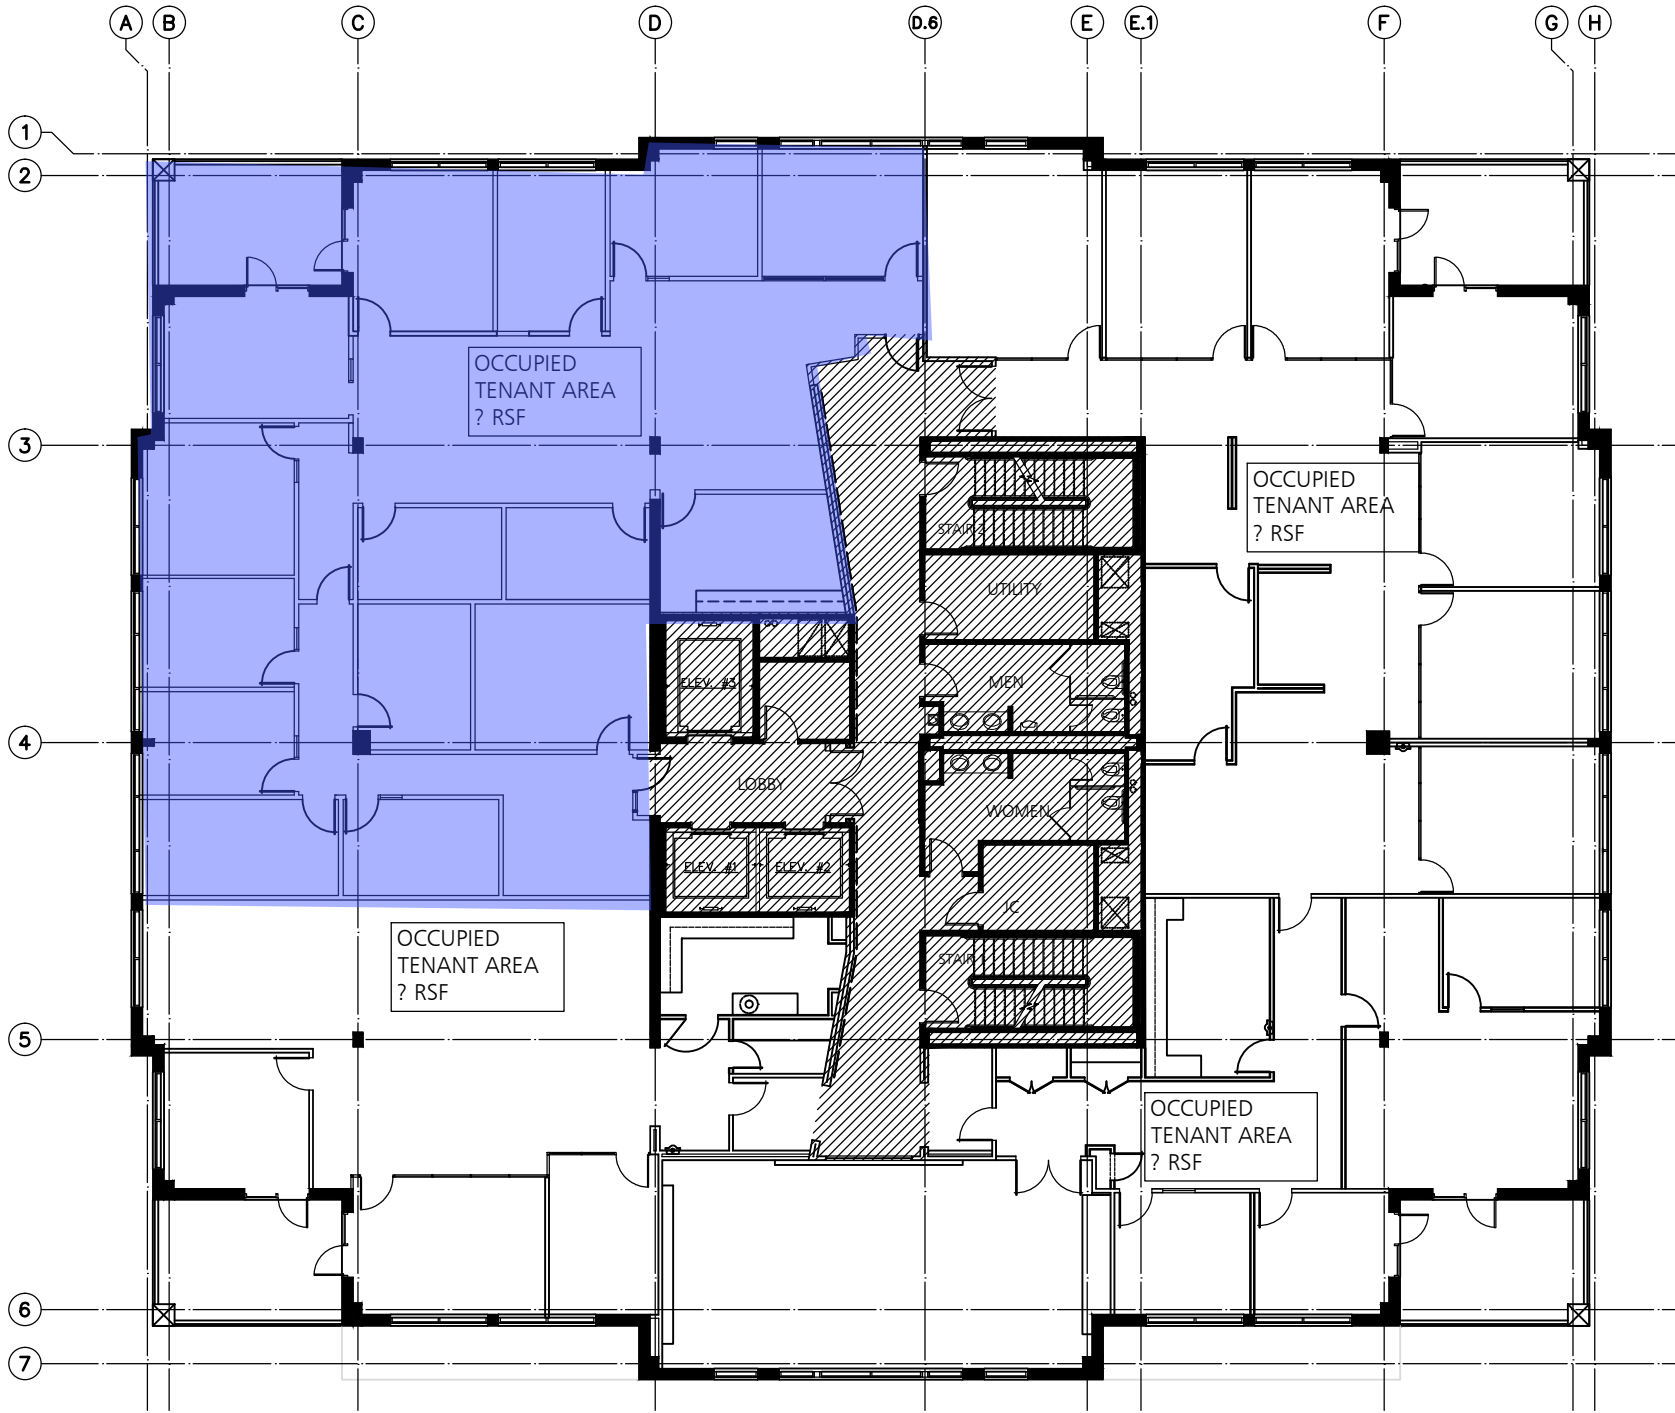

677 BROADWAY, ALBANY, NY	2ND FLOOR PLAN SCALE: 1/16" = 1'-0"
	<p>DATE: 11/01/15</p> <p>Carrow Real Estate Services One Commerce Plaza 99 Washington Ave Albany, NY 12260</p>

OCCUPIED
TENANT AREA
6,880 RSF

AVAILABLE
TENANT AREA
8,454 RSF

677 BROADWAY, ALBANY, NY
 6TH FLOOR PLAN
 DATE: 09/18/15 SCALE: 1/16" = 1'-0"

Carrow
 Real Estate Services
 One Commerce Plaza 99 Washington Ave Albany, NY 12260

677 BROADWAY, ALBANY, NY
 7TH FLOOR PLAN - TEST TO FIT
 DATE: 11/21/15 SCALE: 3/32" = 1'-0"

677 BROADWAY, ALBANY, NY
 12TH FLOOR PLAN
 SCALE: 1/16" = 1'-0"

DATE: 9/09/15

Carrow
 Real Estate Services
 One Commerce Plaza 99 Washington Ave Albany, NY 12260