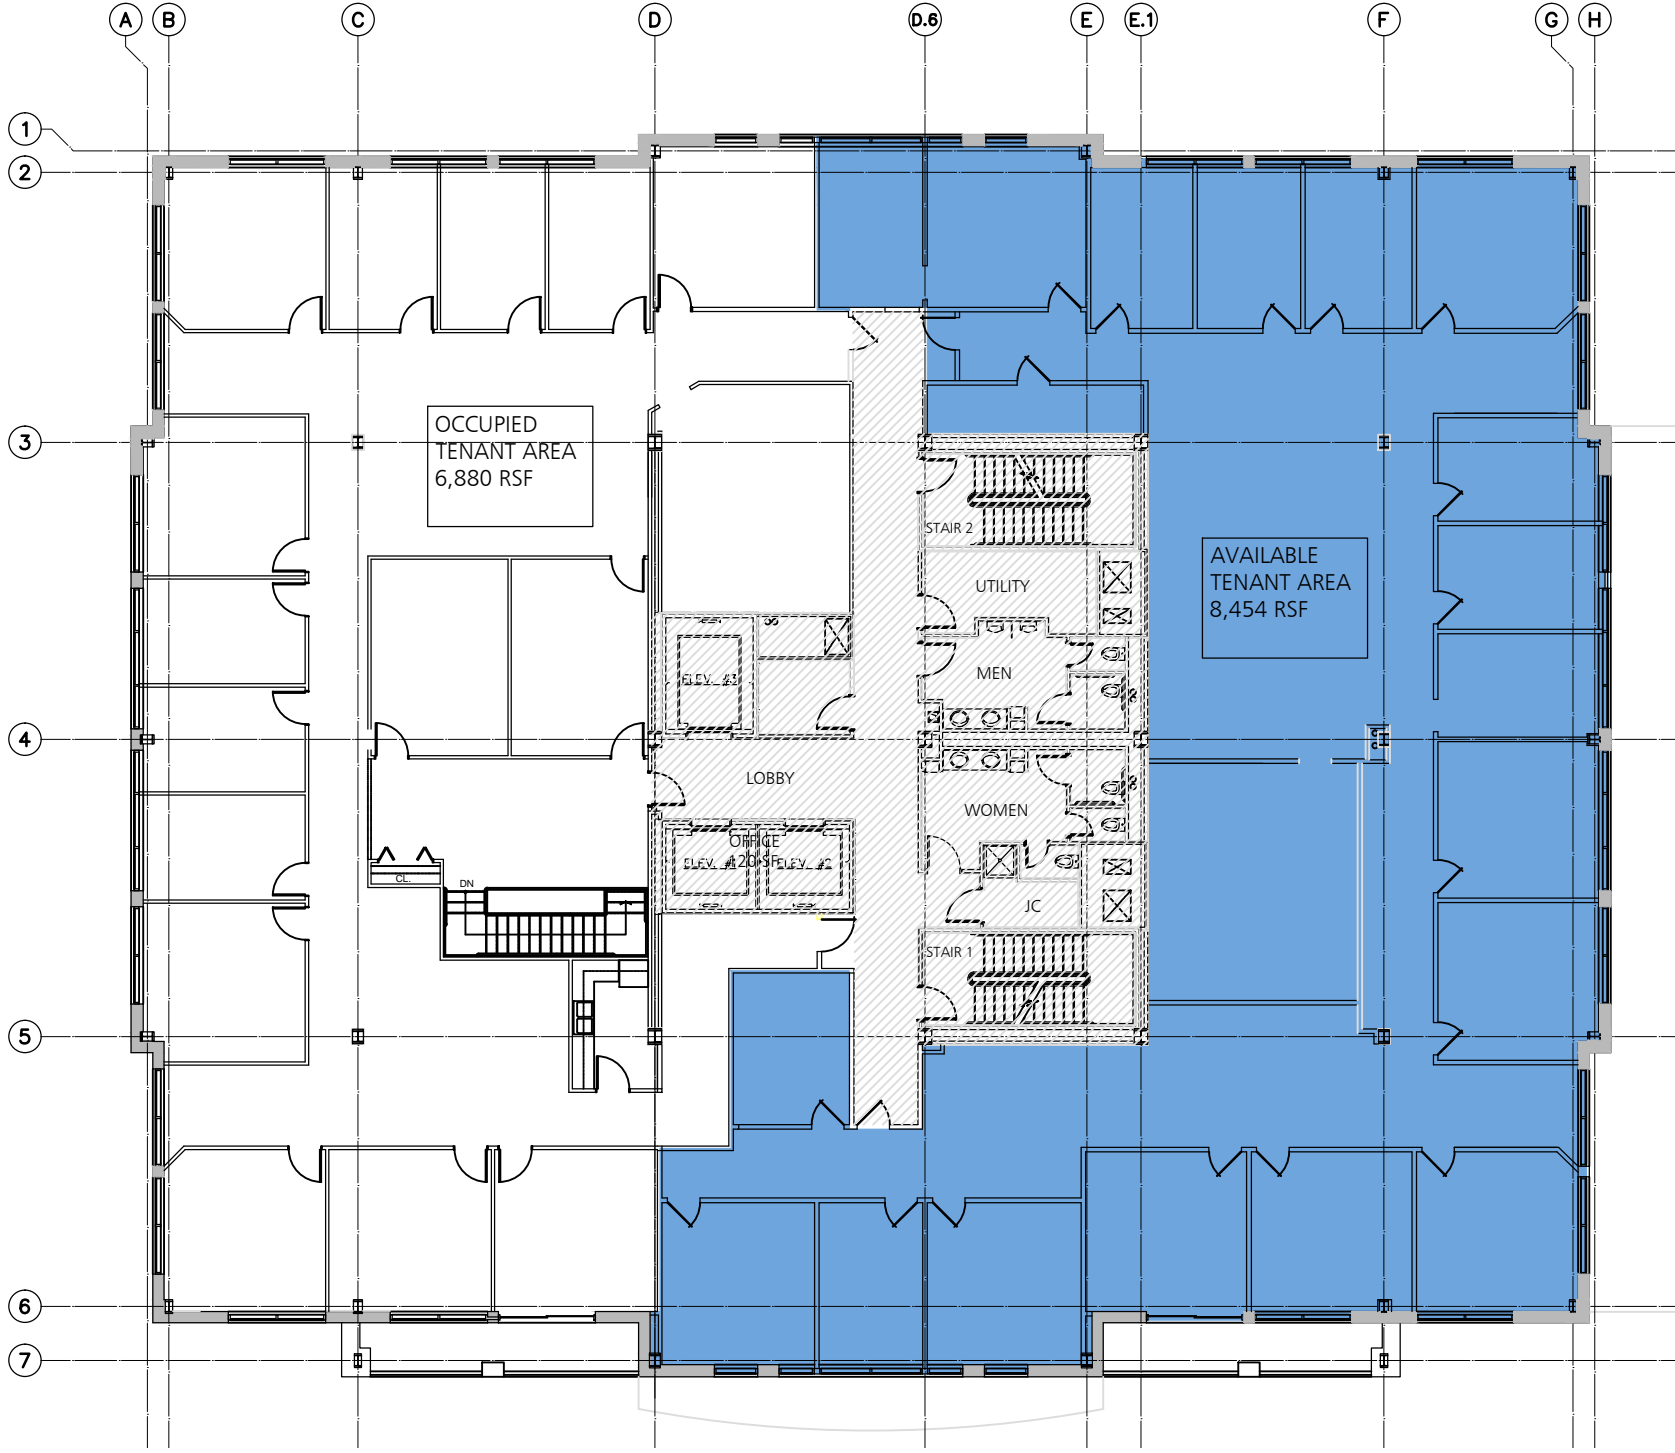

677 BROADWAY, ALBANY, NY	2ND FLOOR PLAN SCALE: 1/16" = 1'-0"
	<p>DATE: 11/01/15</p> <p>Carrow Real Estate Services One Commerce Plaza 99 Washington Ave Albany, NY 12260</p>

OCCUPIED
TENANT AREA
6,880 RSF

AVAILABLE
TENANT AREA
8,454 RSF

677 BROADWAY, ALBANY, NY
 6TH FLOOR PLAN
 DATE: 09/18/15 SCALE: 1/16" = 1'-0"

Carrow
 Real Estate Services
 One Commerce Plaza 99 Washington Ave Albany, NY 12260

677 BROADWAY, ALBANY, NY
 7TH FLOOR PLAN - TEST TO FIT
 DATE: 11/21/15 SCALE: 3/32" = 1'-0"

677 BROADWAY, ALBANY, NY
 12TH FLOOR PLAN
 SCALE: 1/16" = 1'-0"

DATE: 9/09/15

Carrow
 Real Estate Services
 One Commerce Plaza 99 Washington Ave Albany, NY 12260