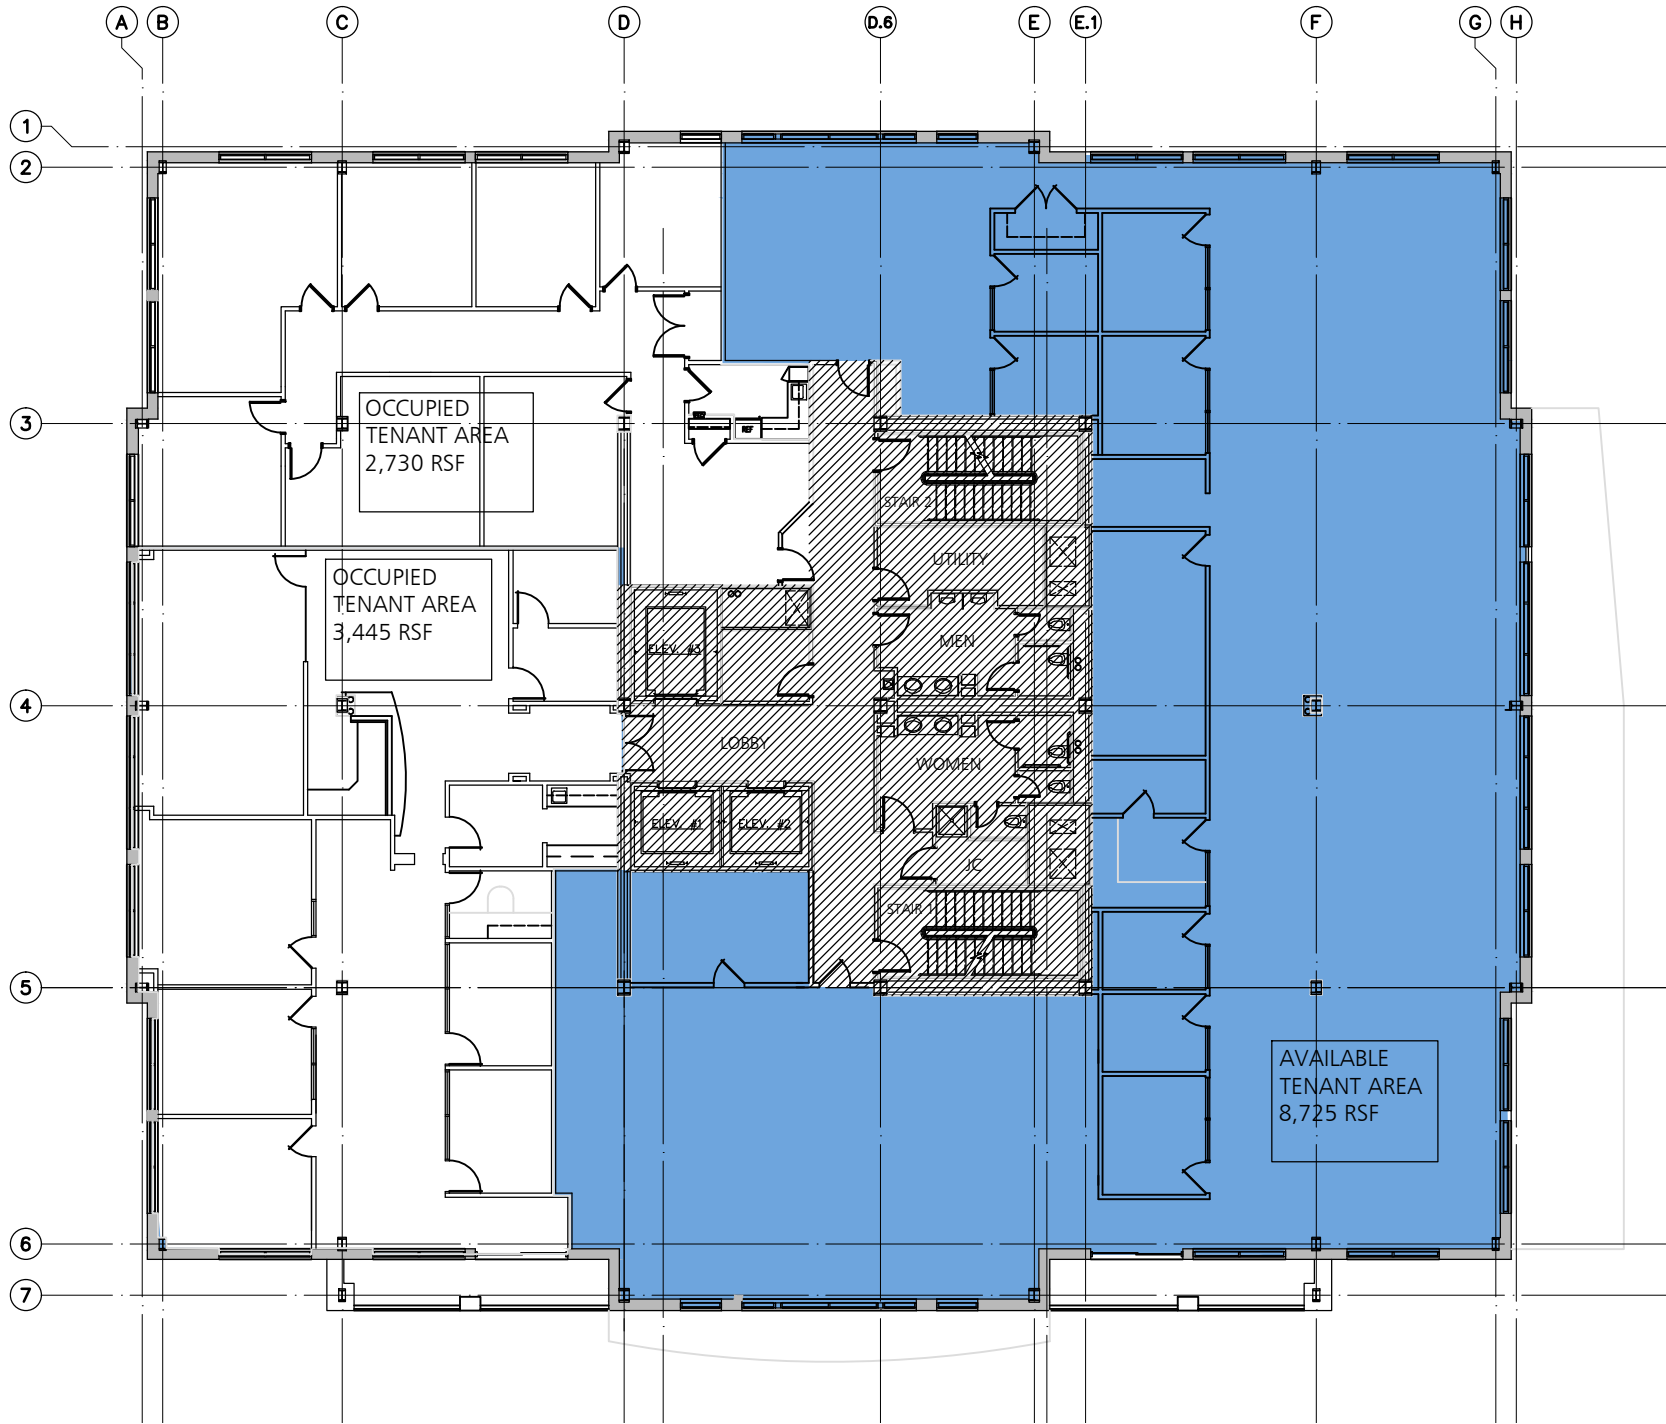

677 BROADWAY, ALBANY, NY	2ND FLOOR PLAN SCALE: 1/16" = 1'-0"
	<p>DATE: 11/01/15</p> <p>Carrow Real Estate Services One Commerce Plaza 99 Washington Ave Albany, NY 12260</p>

OCCUPIED
TENANT AREA
6,880 RSF

AVAILABLE
TENANT AREA
8,454 RSF

677 BROADWAY, ALBANY, NY
 6TH FLOOR PLAN
 DATE: 09/18/15 SCALE: 1/16" = 1'-0"

Carrow
 Real Estate Services
 One Commerce Plaza 99 Washington Ave Albany, NY 12260

677 BROADWAY, ALBANY, NY
 7TH FLOOR PLAN - TEST TO FIT
 DATE: 11/21/15 SCALE: 3/32" = 1'-0"

677 BROADWAY, ALBANY, NY
 12TH FLOOR PLAN
 SCALE: 1/16" = 1'-0"

DATE: 9/09/15

Carrow
 Real Estate Services
 One Commerce Plaza 99 Washington Ave Albany, NY 12260